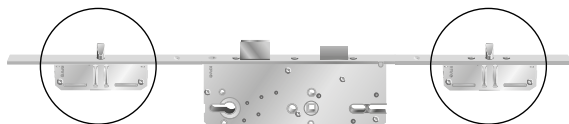

Brandwerend 30' met cilinder 3-punt sluiting Coupe feu 30' serrure cylindre 3-points

3-punt cilinderslot KfV
Safety related requirement of
DIN 18251, table 4, class 4
Serrure cylindre 3-points KfV