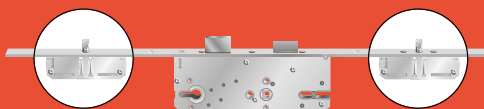

ARDENNE OAK

201,5 CM

Deurblad
Feuille de porte

1

Brandwerend 30' met cilinder 3-punt sluiting Coupe feu 30' serrure cylindre 3-points

3-puntcilinderslot KFV
Safety related requirement of
DIN 18251, table 4, class 4
Serrure cylindre 3-points KFV