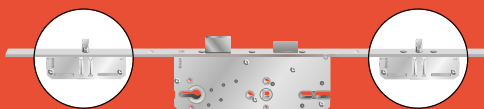

REALWOOD OAK VERTICALE

211,5 CM

Deurblad
Feuille de porte

1

Brandwerend 30' met cilinder 3-punt sluiting Coupe feu 30' serrure cylindre 3-points

3-puncilinderslot KFV
Safety related requirement of
DIN 18251, table 4, class 4
Serrure cylindre 3-points KFV