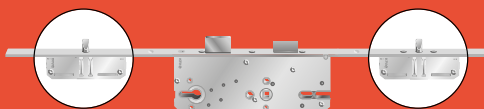

WOODFEELING MONT BLANC

201,5 CM

Deurblad
Feuille de porte

1

Brandwerend 30' met cilinder 3-punt sluiting Coupe feu 30' serrure cylindre 3-points

3-puntcilinderslot KFV
Safety related requirement of
DIN 18251, table 4, class 4
Serrure cylindre 3-points KFV