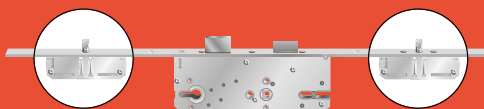

PLATINA WIT/BLANC

201,5 CM

Deurblad
Feuille de porte

1

Brandwerend 30' met cilinder 3-punt sluiting Coupe feu 30' serrure cylindre 3-points

3-punc cilinderslot KfV
Safety related requirement of
DIN 18251, table 4, class 4
Serrure cylindre 3-points KfV